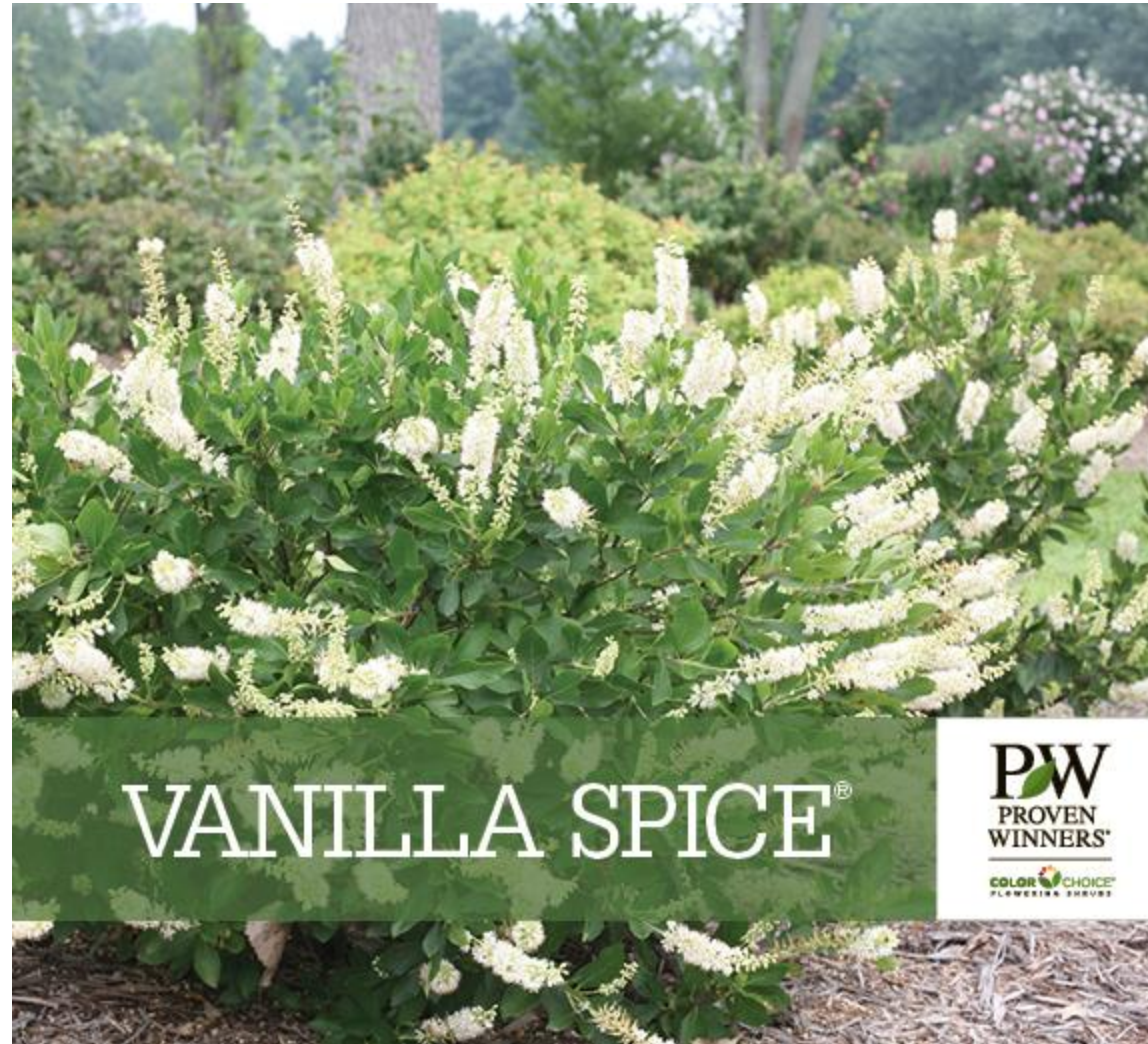

Scientific Name: *Clethra alnifolia*
Cultivar: Vanilla Spice®
Common Name: Summersweet
Quantity Available: 32 (at start of sale)
Container Size: Quart
Price: \$12
Mature Height: 6'
Mature Width: 5'
Description: Attractive, dark glossy green leaves with pure white flowers during summer. Great for butterflies and hummingbirds!

SUMMERSWEET

Clethra alnifolia 'Caleb'
pp# 21,589, cbr#4167

Summer fragrance

Make summer nights more magical with the delightful scent of Vanilla Spice® summersweet. Extra large flowers are twice the size of conventional varieties for a bold display. Brilliant yellow fall color, too.

- Native to North America
- Petite shrub
- Shade tolerant
- Bloom color: White
- Bloom time: Summer
- Hardy to USDA Zone 4

VANILLA SPICE®

PW
PROVEN
WINNERS®

COLOR CHOICE
FLOWERING SHRUBS

Full - part sun
3-6' tall and wide
Min. spacing: 5'